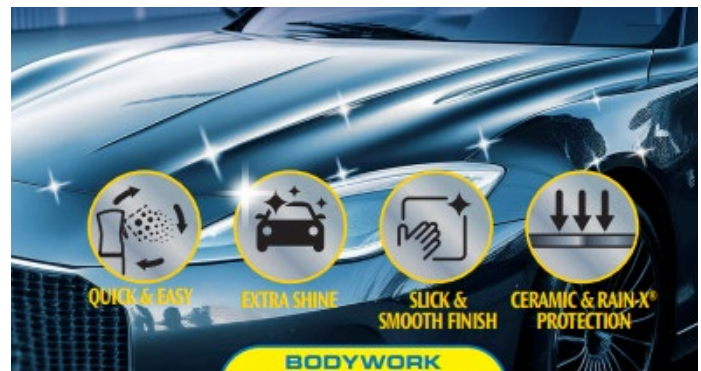

DESCRIPTION

Rain-X Instant Wax delivers a High Gloss Finish and Protection in a flash. Our advanced formula and mist spray are crafted for swift application, allowing you to cover your entire vehicle in just minutes.

Delivers outstanding slickness and smoothness, to leave your car looking brand new. Its unique combination of wax and Ceramic Technology with the Rain-X invisible coating add extra protection, keeping the surface cleaner for longer. For wet and dry surfaces. Safe for rubber, plastic, and wheels. Propellant free and fine mist spray. Easy to use. Treats up to 2 full cars. Compatible with all type of Bodywork, apart from matte finish paintwork.

PROPERTIES

- QUICK & FAST
- EXTRA SHINE
- SLICK & SMOOTH FINISH
- CERAMIC & RAIN-X PROTECTION
- PROPELLENT FREE AND MIST SPRAY
- EASY TO USE .

DIRECTION TO USE

- Shake well. Spray directly onto surface (from approx.. 25 cm distance) using a slow sweeping motion.
- Wipe evenly on the surface with a circular motion with a clean microfibre cloth.
- For a better finish rub with a dry microfibre cloth.
- Multiple layers of wax will lead to a smoother and glossier surface.